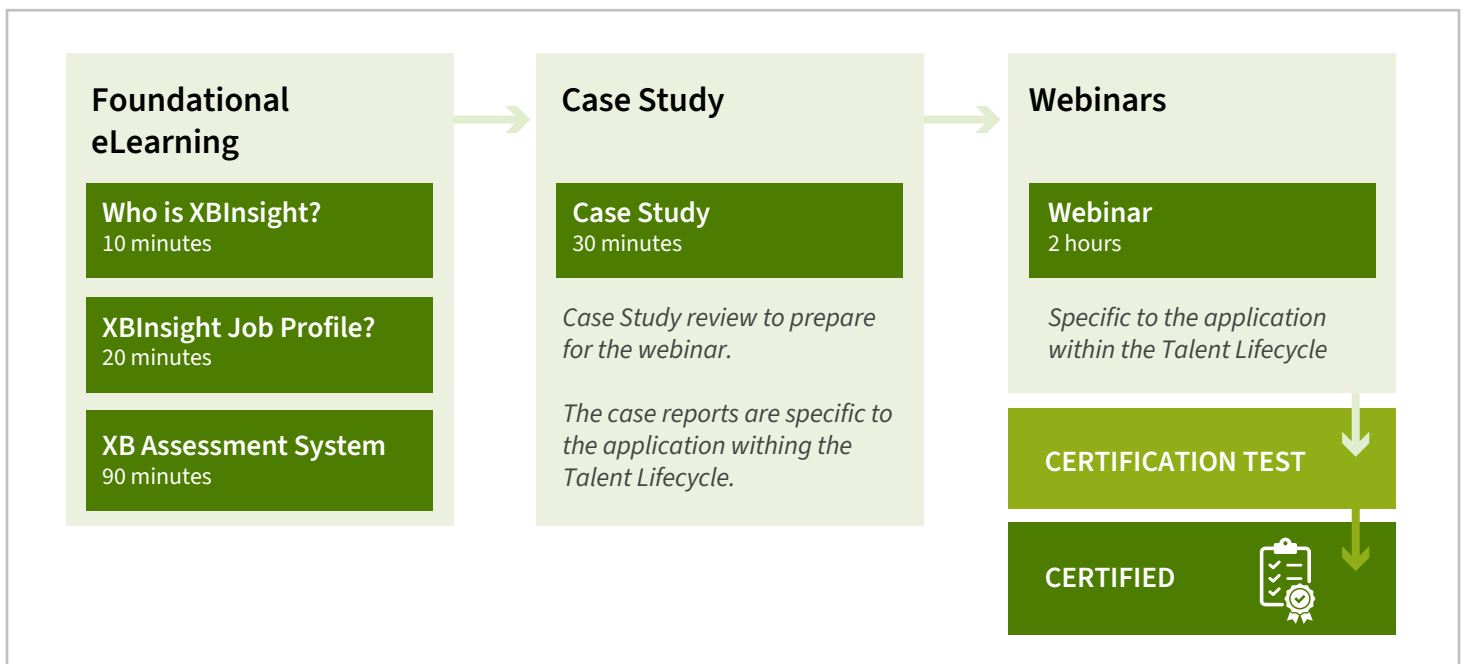

## VIRTUAL CERTIFICATION PROGRAM

Assessing Talent. Smart.

XB Assessment Platform spans the full talent lifecycle, helping you select and develop competent and engaged employees. As part of our flexible solution, clients may administer the assessment by certifying their internal team members.

Certification programs are specific to assessment applications within the talent lifecycle.

The virtual certification program employs a combination of eLearning, case studies, and webinar.

4.5 learning hours for the first application and added webinars for additional applications.